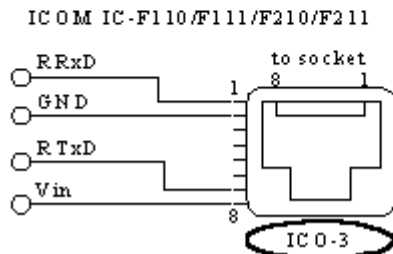

Schematic diagram

Connection circuits (jacks for mobile radios are shown as they are plugged into sockets)

MAXON SL500

TAIT T2000 mobile

TAIT T2000 Series and T3000 Series Handy

GRANIT-202

GRANIT 2P-21