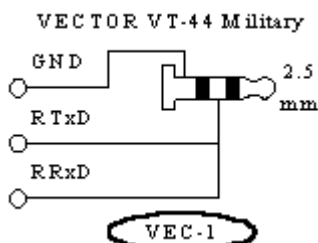

Schematic diagram

Connection circuits (jacks for mobile radios are shown as they are plugged into sockets)

MAXON SL500

TAIT T2000 mobile

TAIT T2000 Series and T3000 Series Handy

GRANIT-202

GRANIT 2P-21