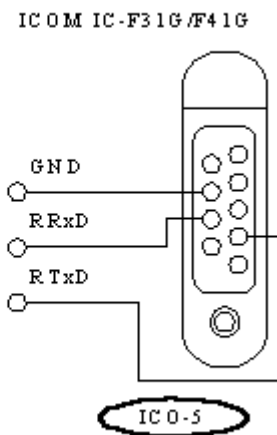

Schematic diagram

Connection circuits (jacks for mobile radios are shown as they are plugged into sockets)

MAXON SL500

TAIT T2000 mobile

TAIT T2000 Series and T3000 Series Handy

GRANIT-202

GRANIT 2P-21