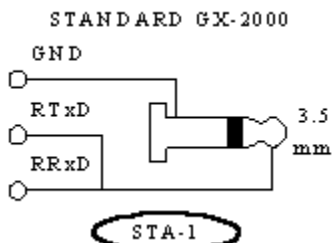

Schematic diagram

Connection circuits (jacks for mobile radios are shown as they are plugged into sockets)

MAXON SL500

TAIT T2000 mobile

TAIT T2000 Series and T3000 Series Handy

GRANIT-202

GRANIT 2P-21