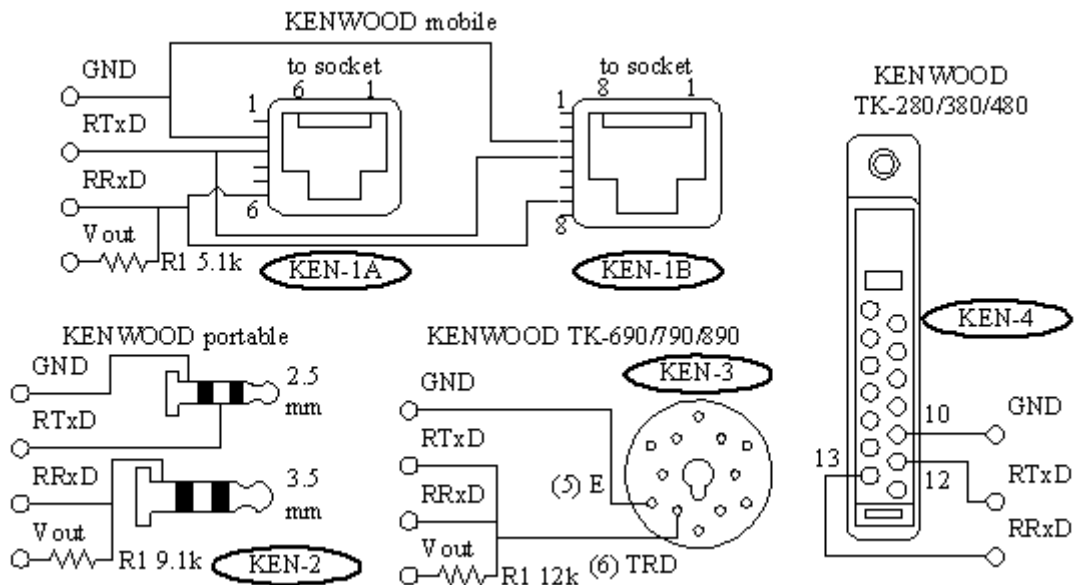

Schematic diagram

Connection circuits (jacks for mobile radios are shown as they are plugged into sockets)

MAXON SL500

TAIT T2000 mobile

TAIT T2000 Series and T3000 Series Handy

GRANIT-202

GRANIT 2P-21