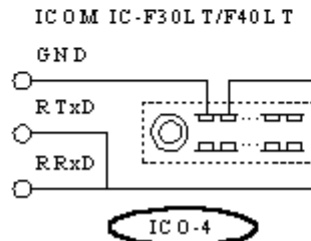

Schematic diagram

Connection circuits (jacks for mobile radios are shown as they are plugged into sockets)

MAXON SL500

TAIT T2000 mobile

TAIT T2000 Series and T3000 Series Handy

GRANIT-202

GRANIT 2P-21