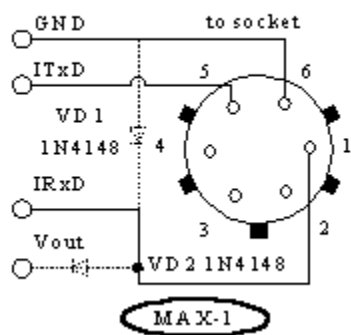

Schematic diagram

Connection circuits (jacks for mobile radios are shown as they are plugged into sockets)

MAXON SL500

TAIT T2000 mobile

TAIT T2000 Series and T3000 Series Handy

GRANIT-202

GRANIT 2P-21