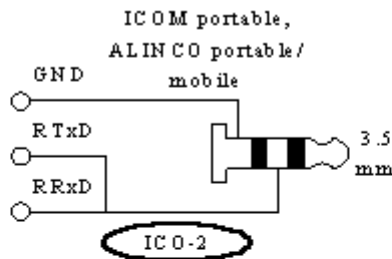

Schematic diagram

Connection circuits (jacks for mobile radios are shown as they are plugged into sockets)

MAXON SL500

TAIT T2000 mobile

TAIT T2000 Series and T3000 Series Handy

GRANIT-202

GRANIT 2P-21