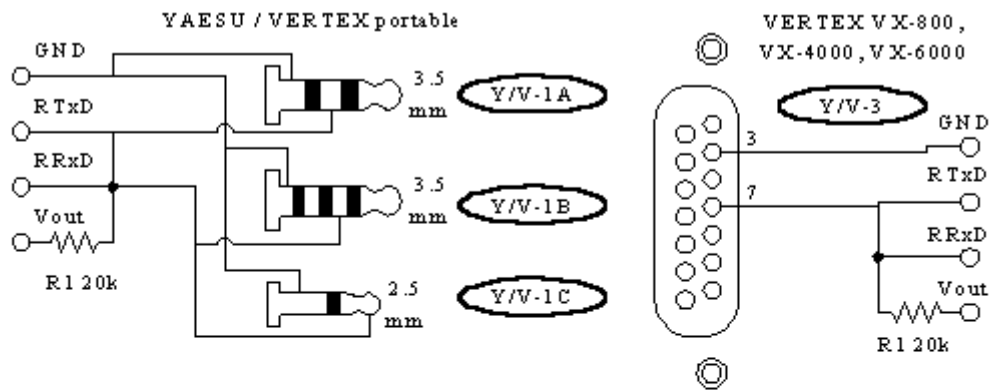

Schematic diagram

Connection circuits (jacks for mobile radios are shown as they are plugged into sockets)

MAXON SL500

TAIT T2000 mobile

TAIT T2000 Series and T3000 Series Handy

GRANIT-202

GRANIT 2P-21