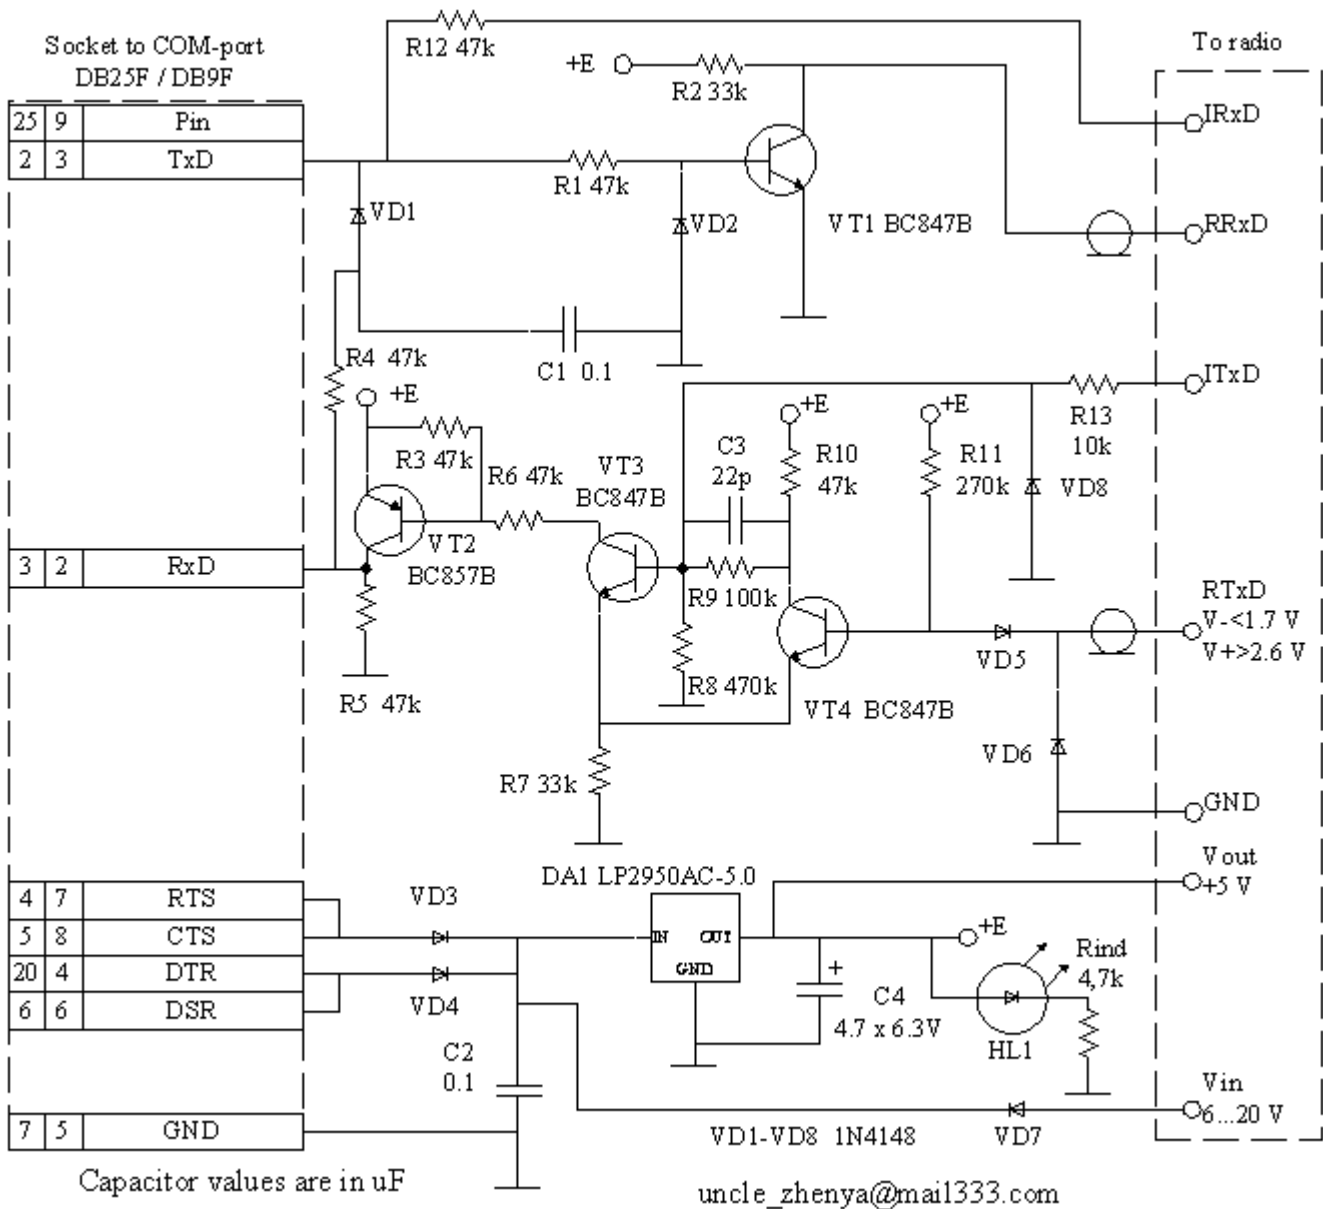

Schematic diagram

Connection circuits (jacks for mobile radios are shown as they are plugged into sockets)

MAXON SL500

TAIT T2000 mobile

TAIT T2000 Series and T3000 Series Handy

GRANIT-202

GRANIT 2P-21