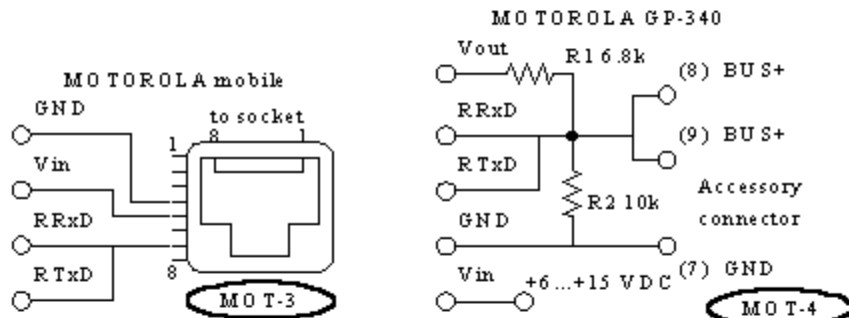

Schematic diagram

Connection circuits (jacks for mobile radios are shown as they are plugged into sockets)

MAXON SL500

TAIT T2000 mobile

TAIT T2000 Series and T3000 Series Handy

GRANIT-202

GRANIT 2P-21