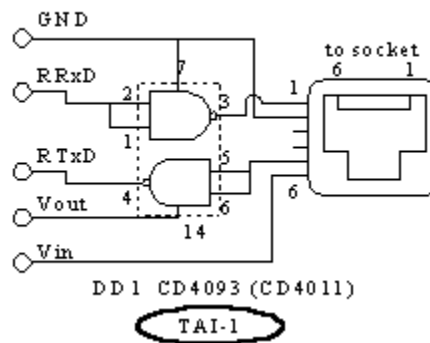

Schematic diagram

Connection circuits (jacks for mobile radios are shown as they are plugged into sockets)

MAXON SL500

TAIT T2000 mobile

TAIT T2000 Series and T3000 Series Handy

GRANIT-202

GRANIT 2P-21