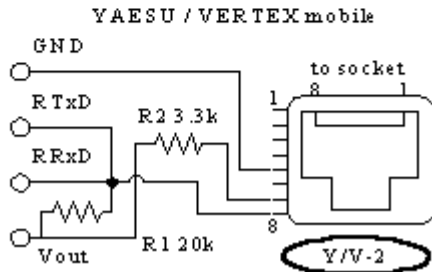

Schematic diagram

Connection circuits (jacks for mobile radios are shown as they are plugged into sockets)

MAXON SL500

TAIT T2000 mobile

TAIT T2000 Series and T3000 Series Handy

GRANIT-202

GRANIT 2P-21